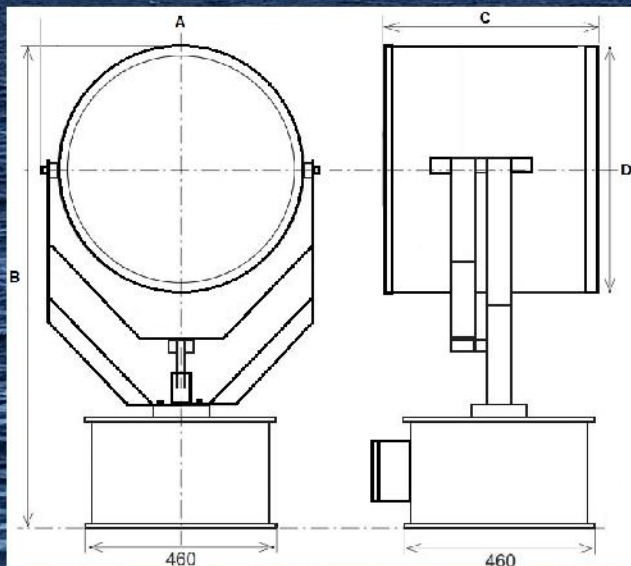

SKIPSUTSTYR A/S

Halogen searchlights

SL320RCU / SL460RCU

24v/250W / 230v/2000W

FEATURES:

- Stainless steel drum & motor housing
- Stray light filter (SL460)
- High performance mirror glass reflector
- Easy connection
- Several control panels available
- Strong and powerful motor unit
- Designed for harsh environment

SKIPSUTSTYR A/S

Havnekvartalet 10

8370 Leknes

www.skipsutstyr.com / post@skipsutstyr.com

PERFORMANCE DATA	SL320	SL460		
Lamp:	24v/250W	230v/2000W		
Range meter/1 lux:	1488 m	2060 m		
MEASUREMENTS (mm)	A	B	C	D
SL320:	406	790	366	320
SL460:	565	950	430	460